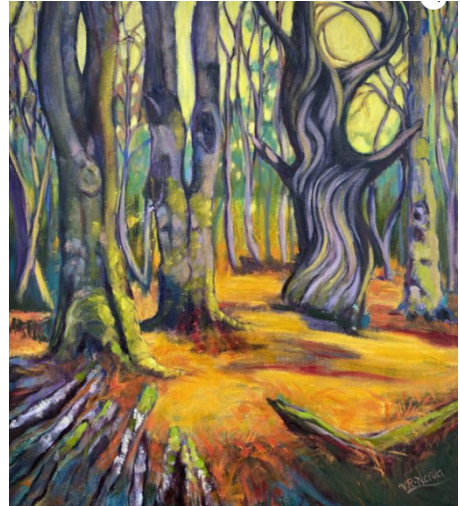

**Hyde War Memorial Hall 'Art Space' welcomes ....**

**Valerie Nerva**, presenting work from her "A Walk in the Woods" series of paintings inspired by the New Forest area.

*"I am always seeking to express the emotional connection I feel when out in the natural world; the peace, the spirit and sense of place and what lies beyond the purely physical.*

*I choose the colours to suggest a mood or feeling, which may be very different from the natural colour.*

*I use mainly rich, vibrant oil paint, which allows the paintings to slowly evolve and come into being, making each painting unique and special."*